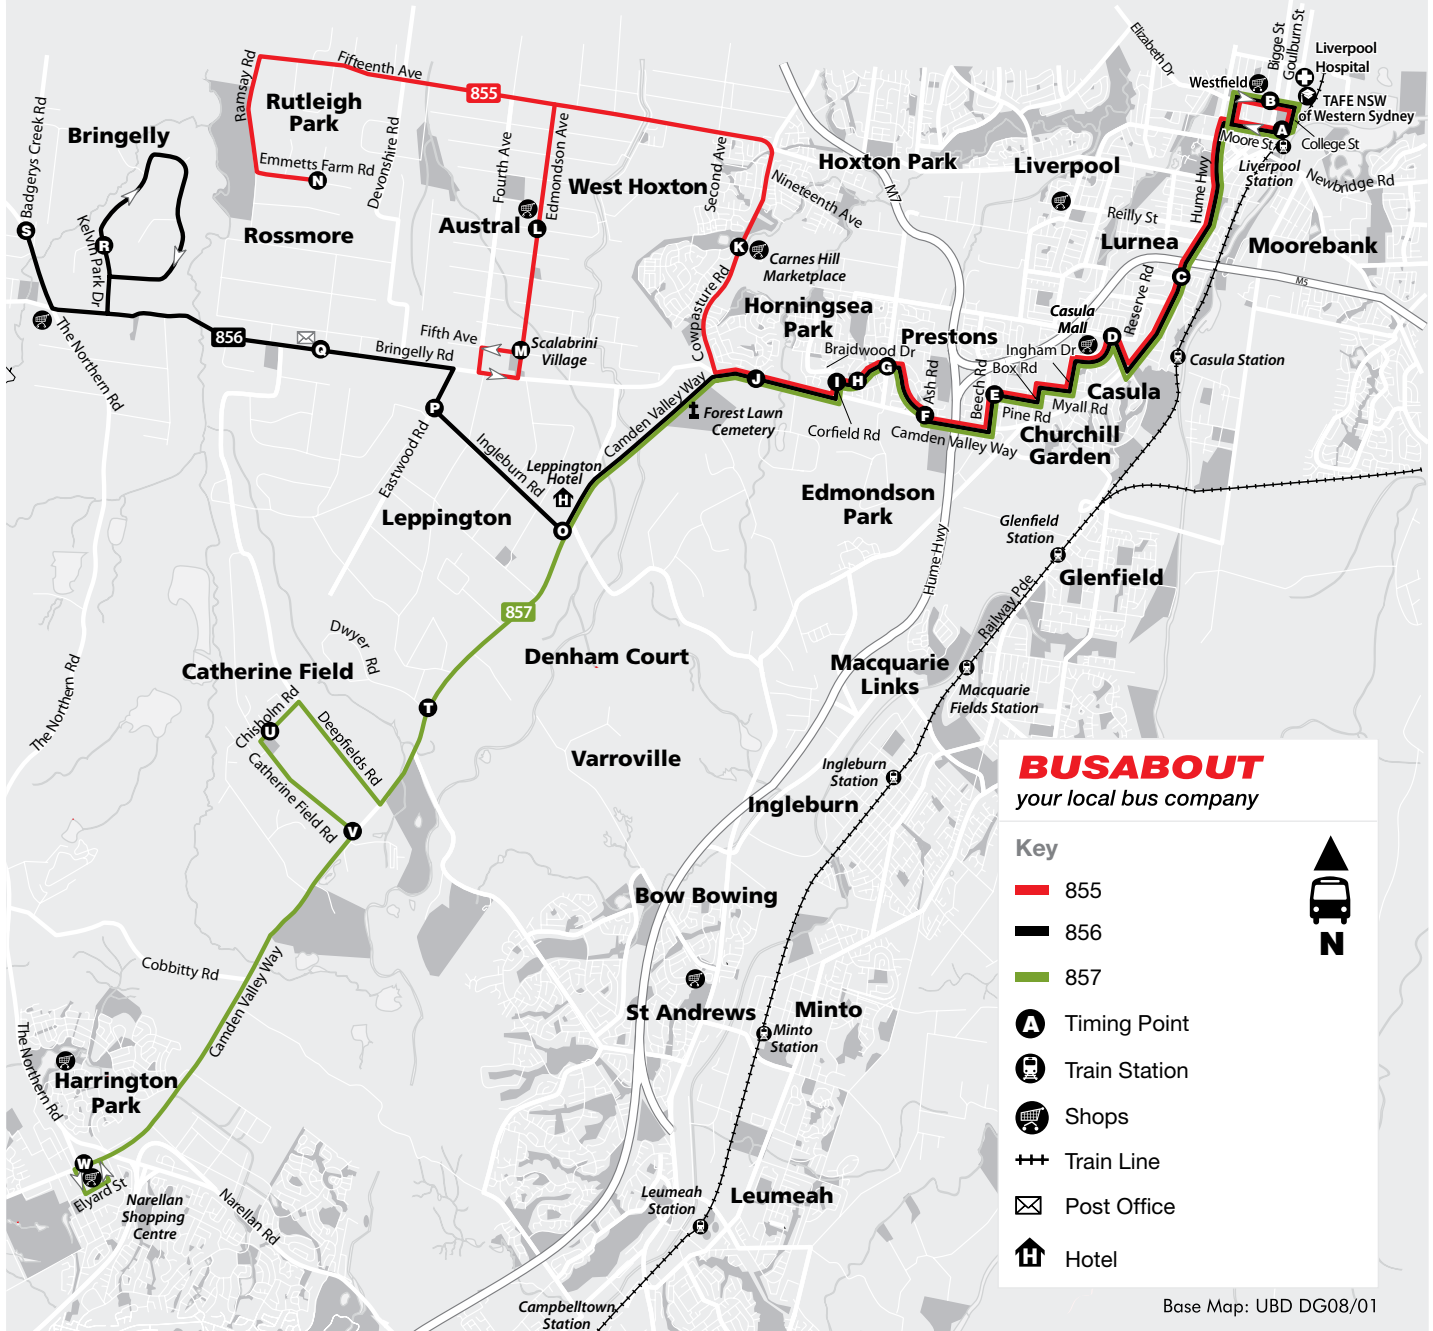

A Timing Points

For your assistance, the symbols located in the timetables refer to corresponding locations on the route map.

Explanations

- B** – Bus operates direct along Bringelly Rd.
- H** – Bus operates to Liverpool via Route 852 (Kurrajong Rd).
- – Bus does not operate past this point.
-  – This bus is usually operated by a wheelchair-accessible bus.