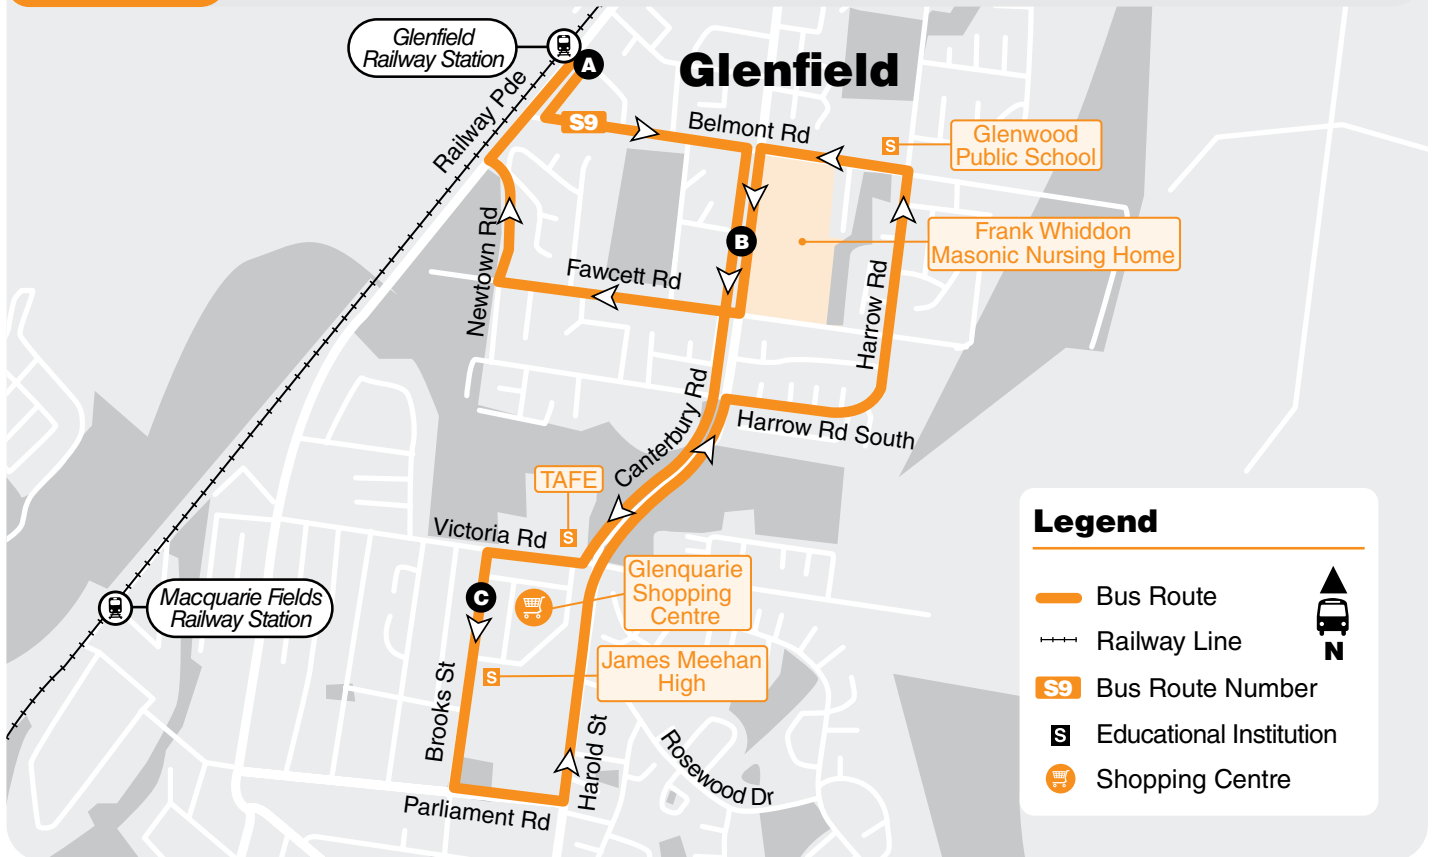

## How to use this timetable

1. Using the route map provided, find the two timing points you are located between.
2. Locate these two timing points on the timetables.
3. Your bus is scheduled to arrive between the times shown for these points. For example, if your bus stop is situated between timing points **A** and **B** on the map, then the bus is scheduled to arrive between the time listed for **A** and the time listed for **B**.

## Monday to Friday

map ref	Route	S9 am	S9 am	S9 pm	S9 pm
<b>A</b>	Glenfield Station	....	11.15	1.48	2.11
<b>B</b>	Frank Whiddon	9.10	11.20	1.53	2.16
<b>C</b>	Glenquarie Shops (Brooks St)	9.15	11.25	1.58	....

## Monday to Friday

map ref	Route	S9 am	S9 am	S9 pm
<b>C</b>	Glenquarie Shops (Brooks St)	9.15	11.25	1.58
<b>B</b>	Frank Whiddon	9.20	11.30	2.03
<b>A</b>	Glenfield Station	9.25	11.35	2.08

## Bus Route Map