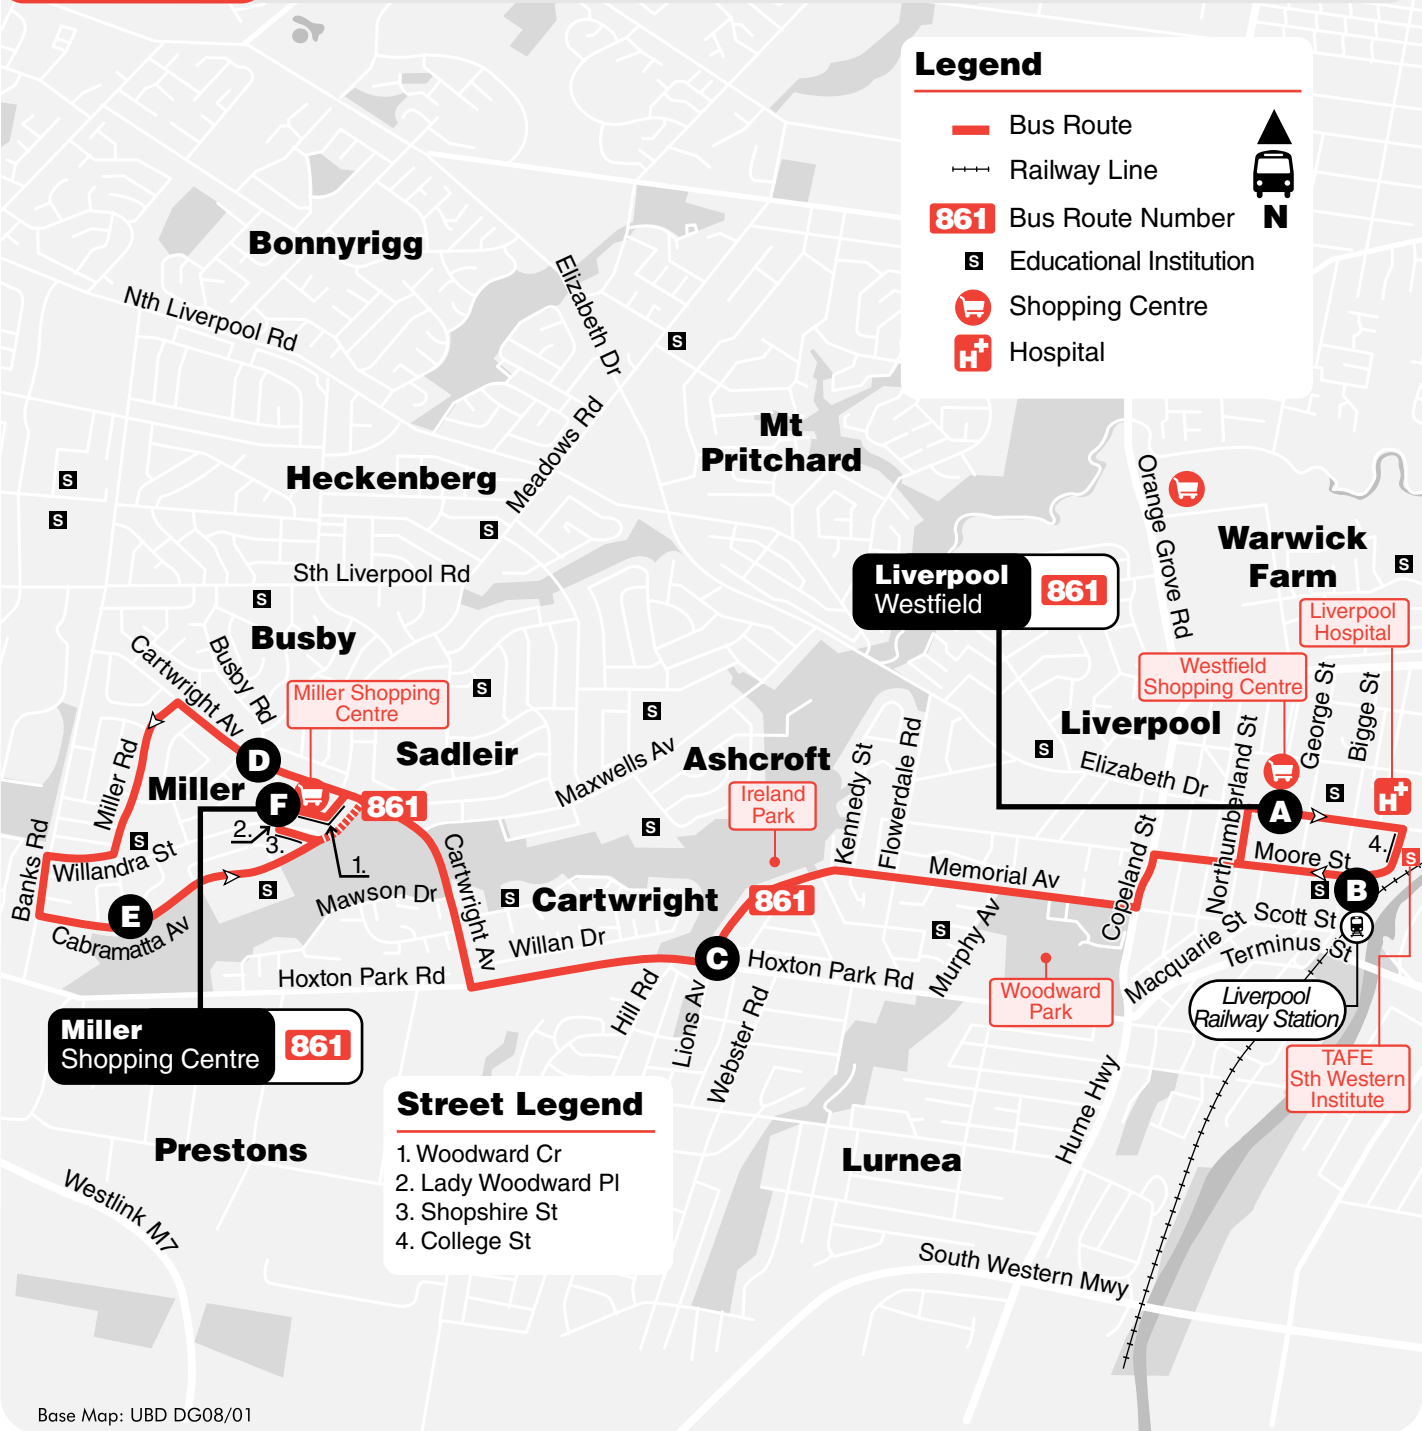

Legend

- Bus Route
- Railway Line
- **861** Bus Route Number
- Educational Institution
- Shopping Centre
- Hospital

Liverpool Westfield **861**

Miller Shopping Centre **861**

Street Legend

1. Woodward Cr
2. Lady Woodward PI
3. Shopshire St
4. College St